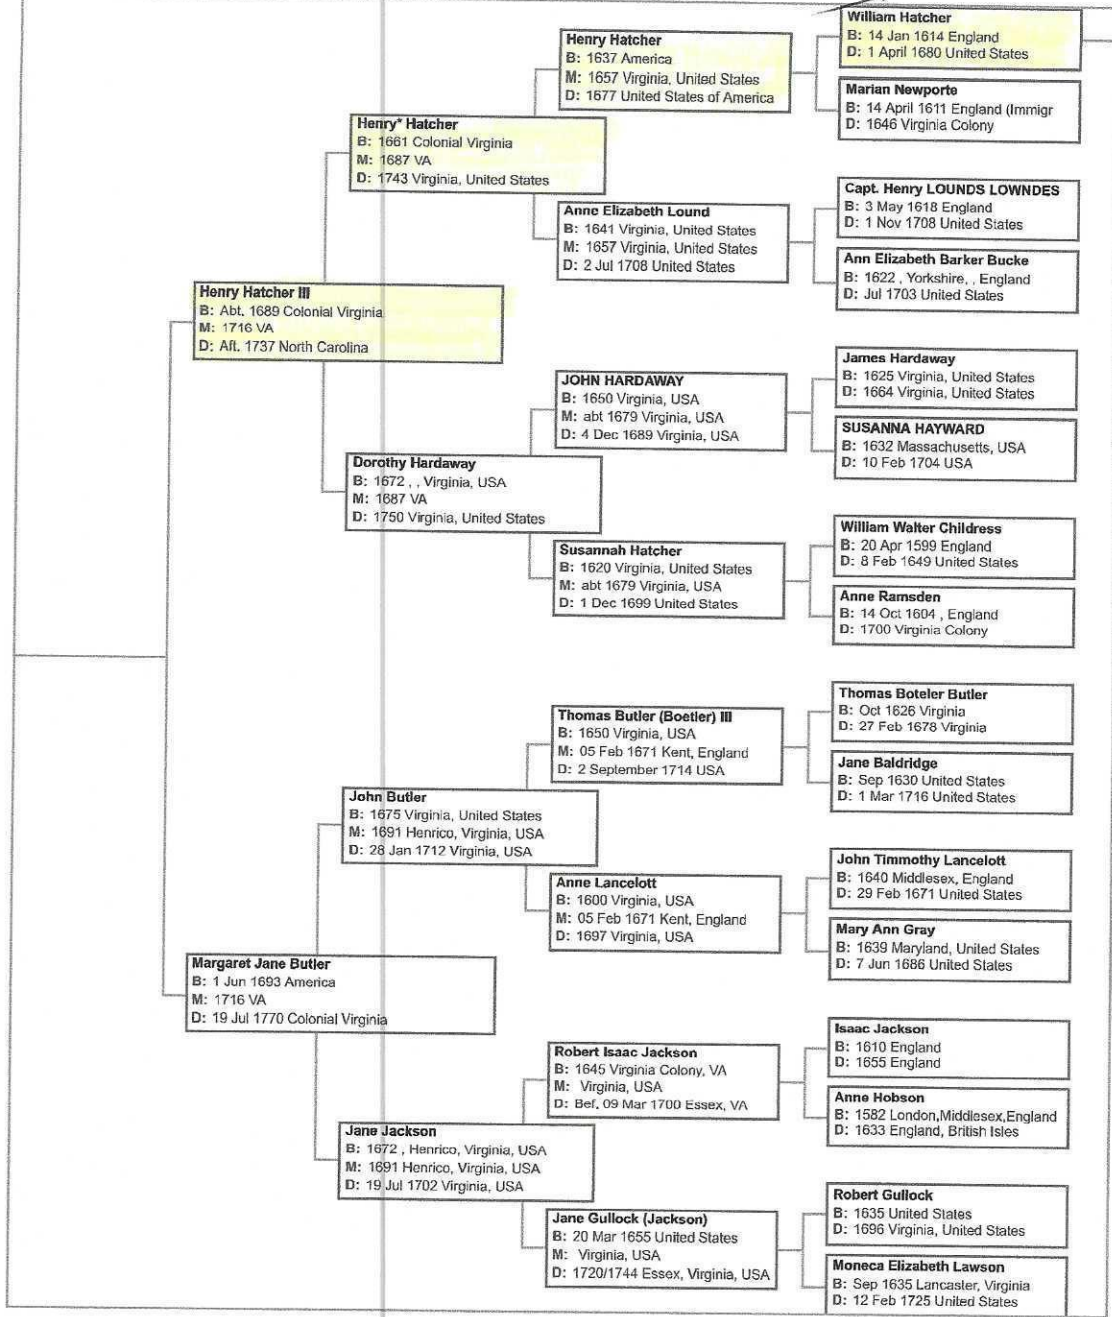

Forrest Family Tree

→ WILLIAM HATCHER IS YOUR MRCA
 TO FORREST AND MAKES
 HIM YOUR TC3R

DR. JOHN HATCHER
 your MRCA FOR
 STONEWALL
 your 13XGGF MAKING
 STONEWALL your
9C5R