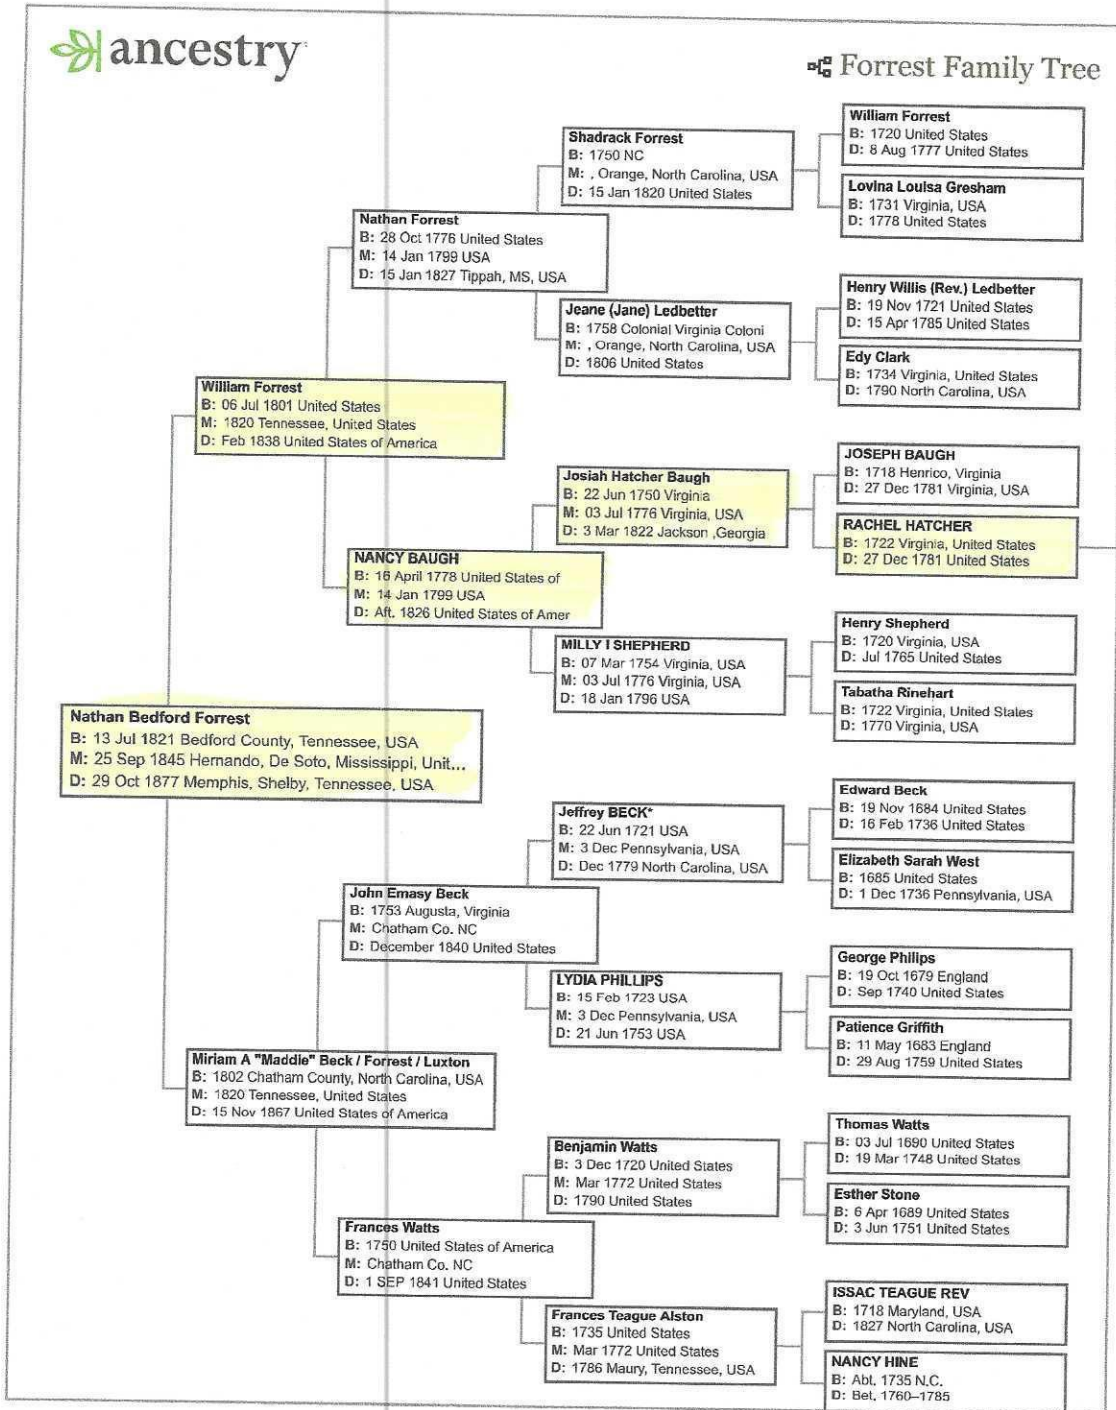

Forrest Family Tree

→ WILLIAM HATCHER IS YOUR MRCA
 TO FORREST AND MAKES
 HIM YOUR TC3R

DR. JOHN HATCHER
 your MRCA FOR
 STONEWALL
 your 13XGGF MAKING
 STONEWALL your
9C5R