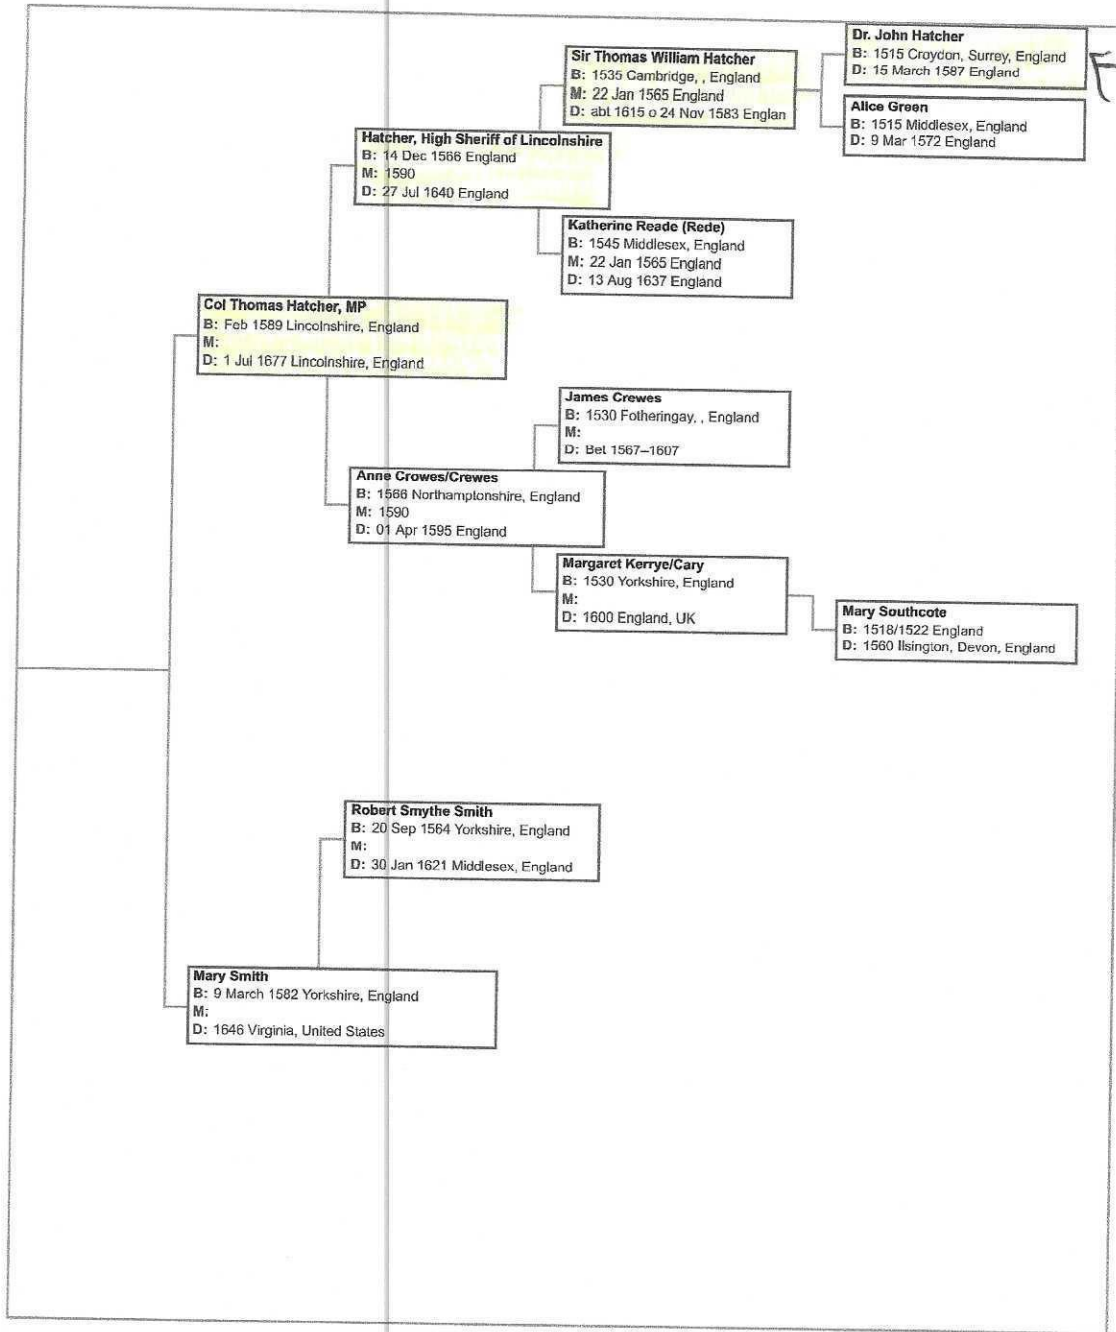

Forrest Family Tree

→ WILLIAM HATCHER IS YOUR MRCA
 TO FORREST AND MAKES
 HIM YOUR TC3R

DR. JOHN HATCHER
 your MRCA FOR
 STONEWALL
 your 13XGGF MAKING
 STONEWALL your
9C5R