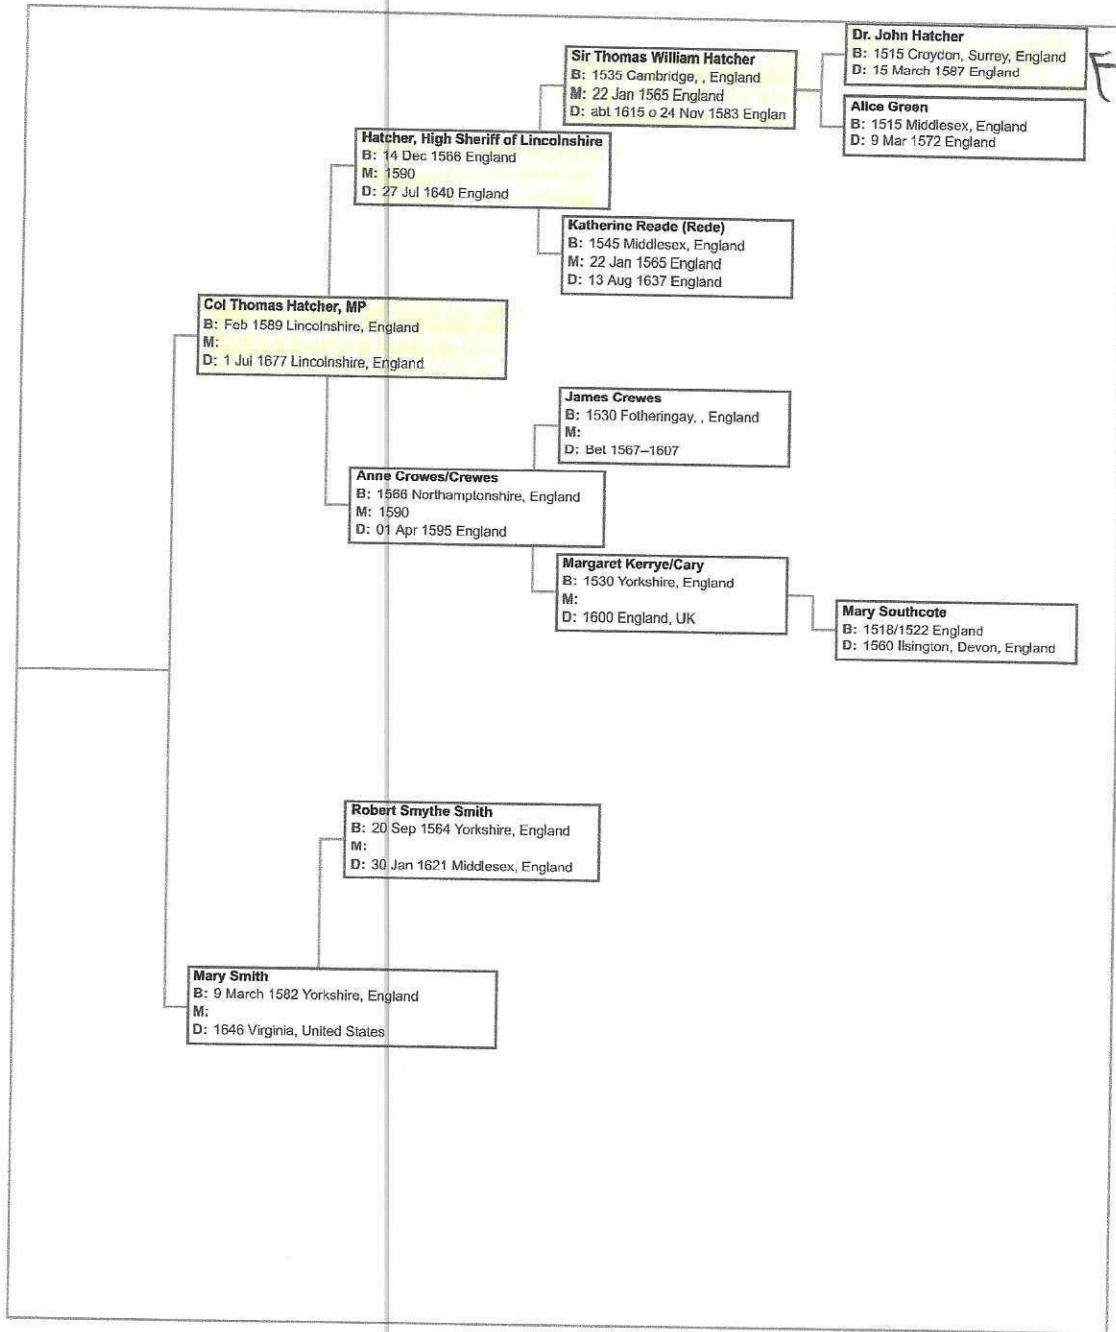

Forrest Family Tree

WILLIAM HATCHER IS YOUR MRCA
 TO FORREST AND MAKES
 HIM YOUR TC3R

DR. JOHN HATCHER
 your MRCA FOR
 STONEWALL
 your 13XGGF MAKING
 STONEWALL your
9C5R