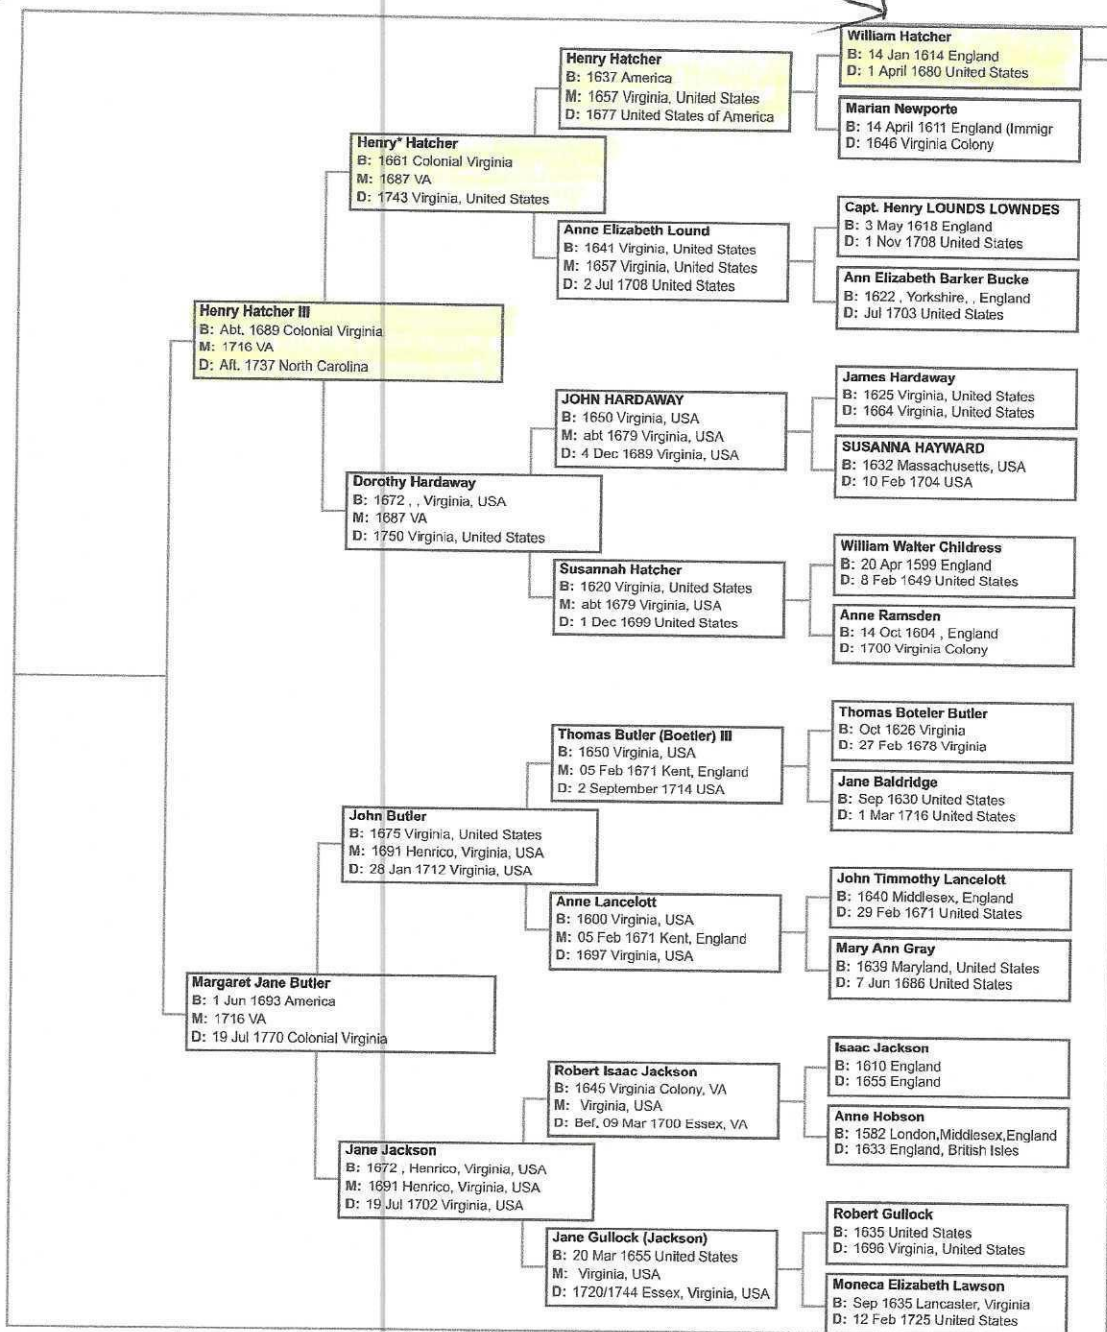

Forrest Family Tree

WILLIAM HATCHER IS YOUR MRCA
 TO FORREST AND MAKES
 HIM YOUR TC3R

DR. JOHN HATCHER
 your MRCA FOR
 STONEWALL
 your 13XGGF MAKING
 STONEWALL your
9C5R