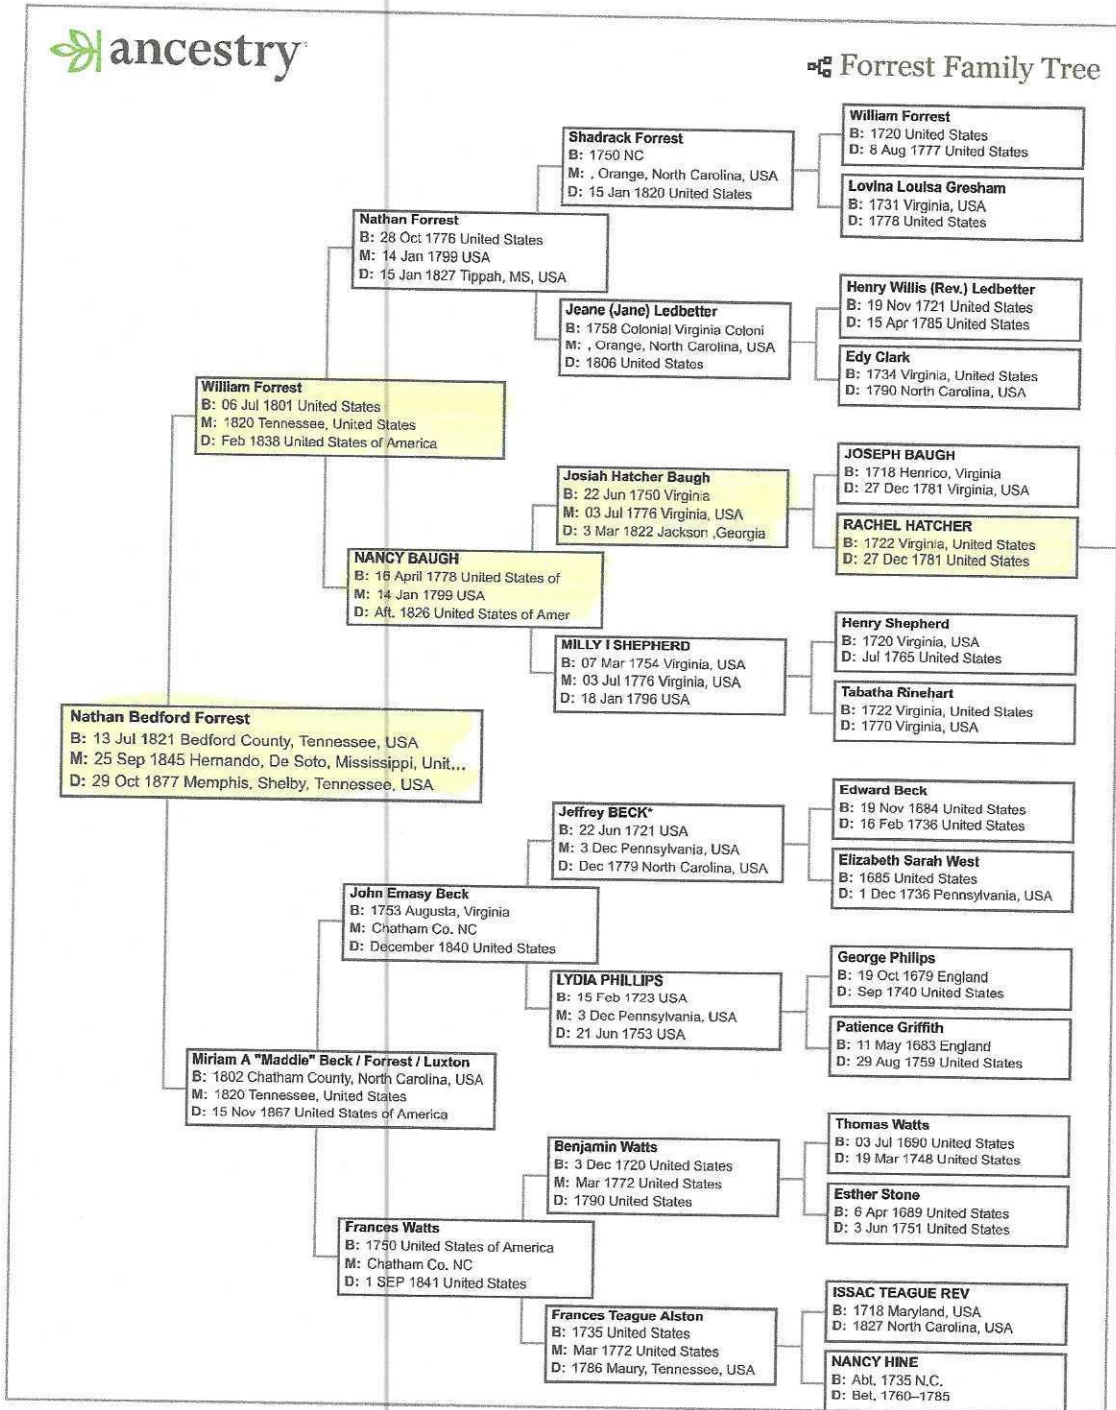

Forrest Family Tree

WILLIAM HATCHER IS YOUR MRCA
 TO FORREST AND MAKES
 HIM YOUR TC3R

DR. JOHN HATCHER
 your MRCA FOR
 STONEWALL
 your 13XGGF MAKING
 STONEWALL your
9C5R